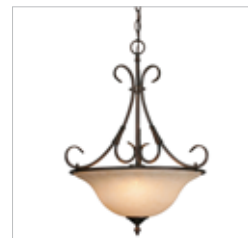

8606-3P RBZ-TEA