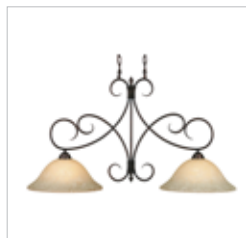

Also Available

8606-10 RBZ-TEA