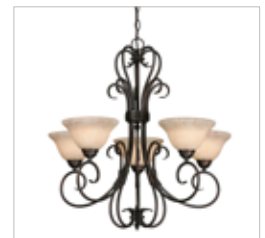

8606-5 RBZ-TEA